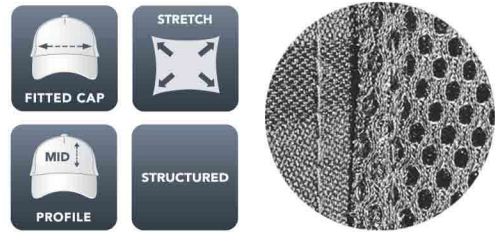

**NE1091**

**Product Features:**

- 100% polyester
- 6-panel
- Stretch fit with elasticized band

Adult Sizes: S/M (7 1/8 - 7 3/8), M/L (7 3/8 - 7 5/8), L/XL (7 5/8 - 7 7/8)

NEW ERA®  
taping on  
inside seams

**Icons/Fabric Features:**

**Available Colours and PMS Colours**

*Textile fabric colours are subject to dye lot variation and will not be exact match to print pantone reference*

BLACK CAMO

NAVY CAMO

GREY CAMO

# NE1091 - NEW ERA® Tonal Camo Stretch Tech Mesh Cap

<b>HAT MEASUREMENTS</b>			
<b>Size</b>	<b>S/M</b>	<b>M/L</b>	<b>L/XL</b>
<b>Hat Size Range</b>	7 1/8 - 7 3/8	7 3/8 - 7 5/8	7 5/8 - 7 7/8
<b>Total Exterior Circumference</b>	56.3 cm	57.7 cm	59.6 cm
<b>Crown Height (seam to button)</b>	16 cm	16 cm	16 cm
<b>Peak Bill (seam to top of bill)</b>	7 3/4 cm	7 3/4 cm	7 3/4 cm
<b>Decoration Area</b>	H x W: 5.7cm x 13.3 cm	H x W: 5.7cm x 13.3 cm	H x W: 5.7cm x 13.3 cm