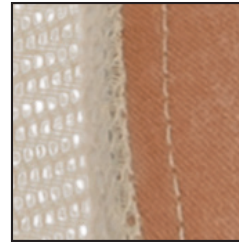

Pigment Dyed Trucker Cap

C1322

Product Features:

- **Front panels:** 100% cotton twill
- **Mid and back panels:** 100% polyester mesh
- 6-panel

7-position adjustable snapback closure

Available Colours and PMS Colours

Textile fabric colours are subject to dye lot variation and will not be exact match to print pantone reference

BLACK/CRÈME
Black 7C/7500C

NAVY/CRÈME
7545C/7500C

ROYAL/CRÈME
7684C/7500C

**MILITARY GREEN/
CRÈME**
5615C/7500C

**MAROON/
CRÈME**
4985C/7500C

**DARK BROWN/
CRÈME**
7616C/7500C

**CARAMEL/
CRÈME**
7591C/7500C

C1322 - ATC™ Pigment Dyed Trucker Cap

Hat Measurements

Size	OSFM
Inside circumference	57 cm
Crown Height (seam to button)	16.7 cm
Bill Length (seam to bill edge)	6.8 cm
Front 2 panel Width	18.7 cm